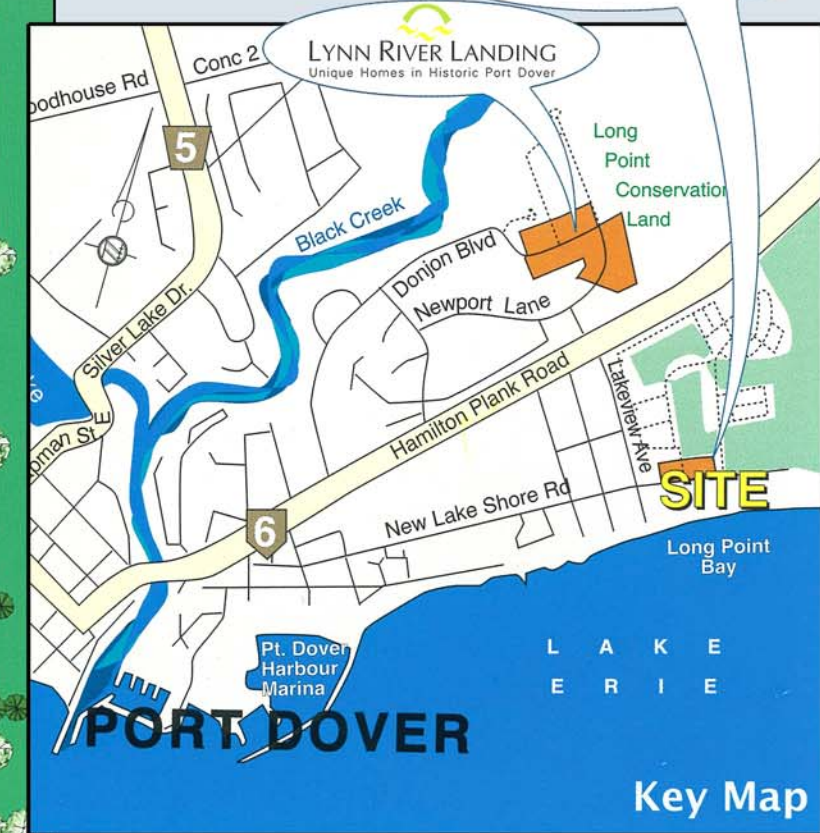

LYNN RIVER LANDING

UNIQUE HOMES IN HISTORIC PORT DOVER

LAKEVIEW ESTATES
The Luxury Collection in Port Dover

Existing Residential
Site Map

Artist's concept - map
not to scale, E.&O.E.

Maple Crest HOMES

1-888-662-0611
www.maplecresthomes.ca

Dimensions shown are approximate and to be used for marketing purposes only. Refer to legal documents for precise lot measurements. Some features are proposed and may be revised upon final approvals. Illustration is artist's concept. Landscaping is subject to approval. E. & O. E.